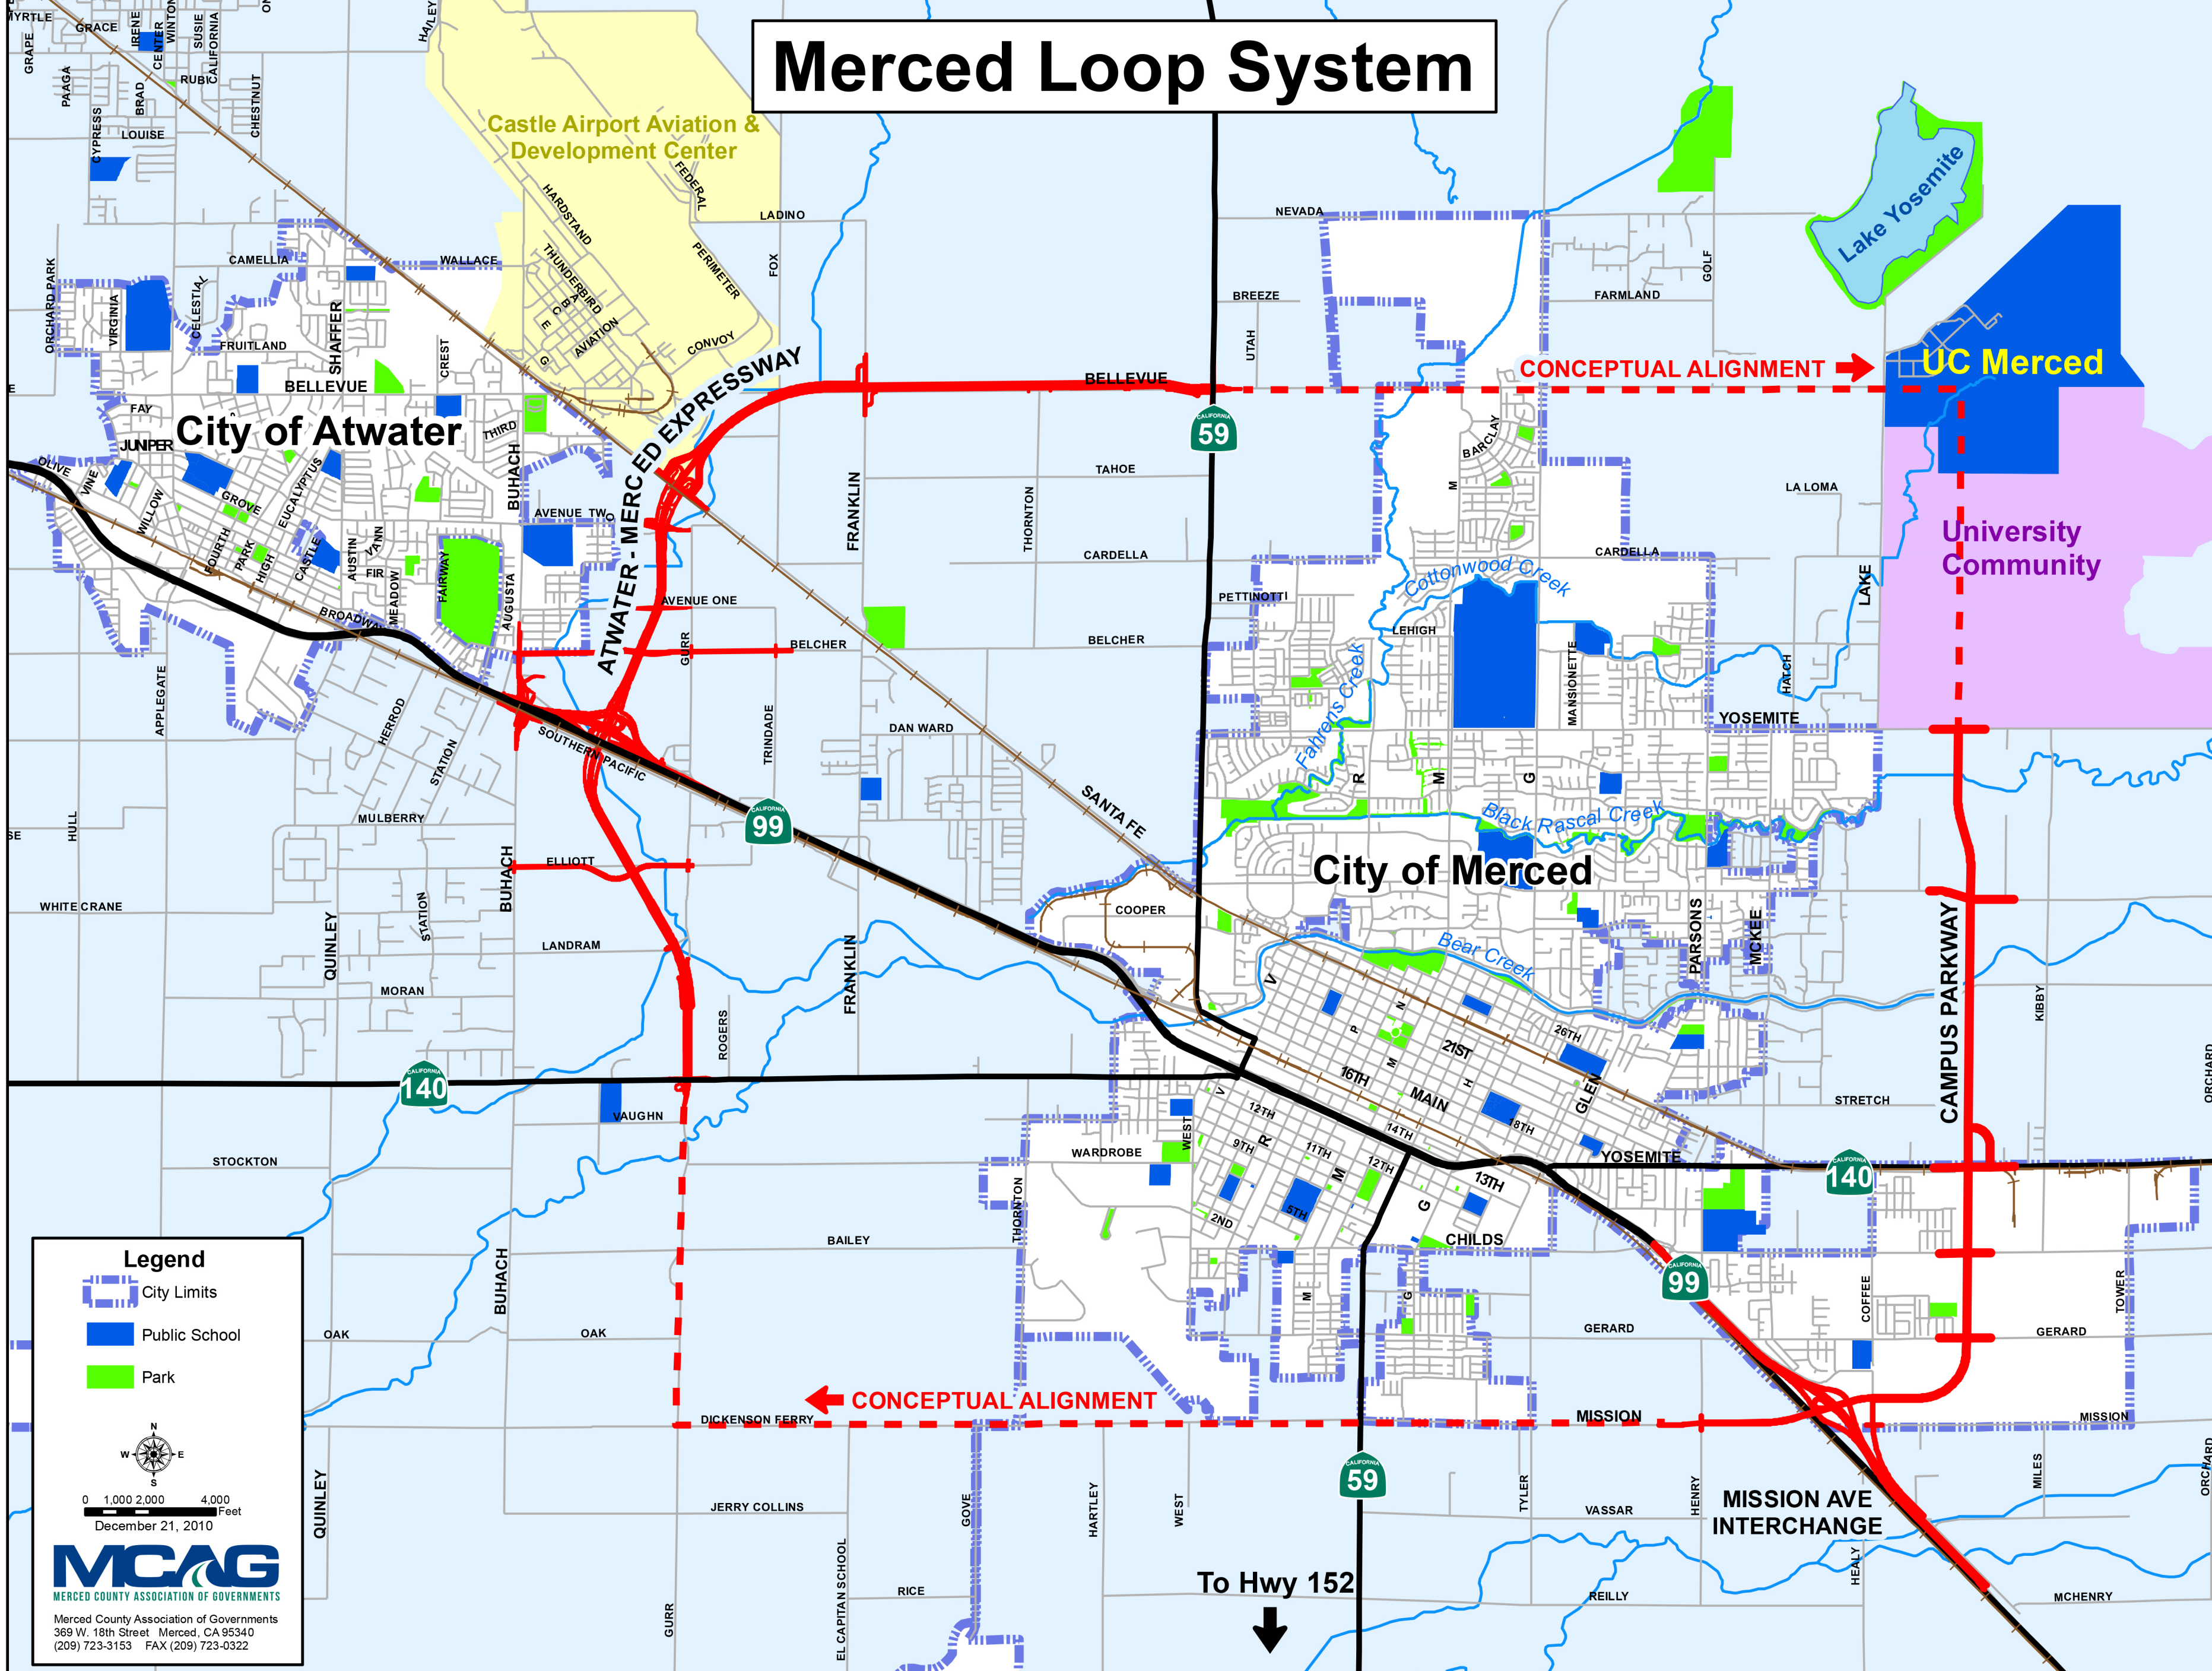

Merced Loop System

Legend

- City Limits
- Public School
- Park

0 1,000 2,000 4,000 Feet
December 21, 2010

MCAAG
MERCED COUNTY ASSOCIATION OF GOVERNMENTS
Merced County Association of Governments
369 W. 18th Street Merced, CA 95340
(209) 723-3153 FAX (209) 723-0322

← CONCEPTUAL ALIGNMENT

CONCEPTUAL ALIGNMENT →

To Hwy 152